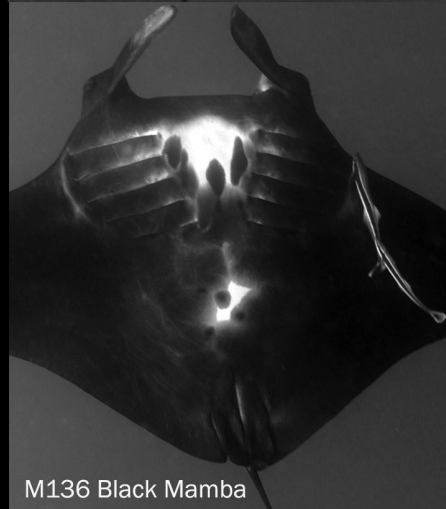

M48 Morpheos