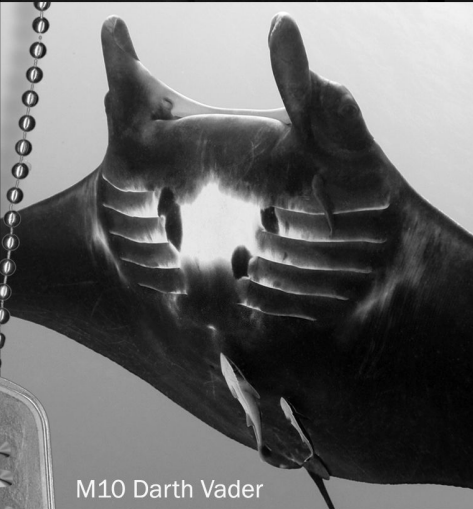

All photos by Mandy Etpison unless otherwise credited.

F102 Phantom

predator bites  
no tail

F101 Porky 2013

F23 Black Jacky

**BLACK  
MORPH  
FEMALES**

AS OF JAN 2022

F97 Batgirl

# BLACK MORPH MALES

AS OF JAN 2022

All photos by Mandy Etpison unless otherwise credited.

M11 Blade

M135 Cafe

M48 Morpheos

M43 8Ball

M10 Darth Vader