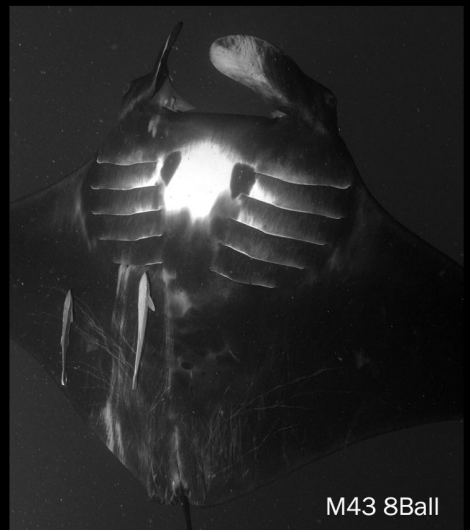

All photos by Mandy Etpison unless otherwise credited.

F102 Phantom

predator bites  
no tail

F101 Porky 2013

F23 Black Jacky

**BLACK  
MORPH  
FEMALES**

AS OF JAN 2022

F97 Batgirl

# BLACK MORPH MALES

AS OF JAN 2022

All photos by Mandy Etpison unless otherwise credited.

M11 Blade

M135 Cafe

M48 Morpheos

M43 8Ball

M10 Darth Vader